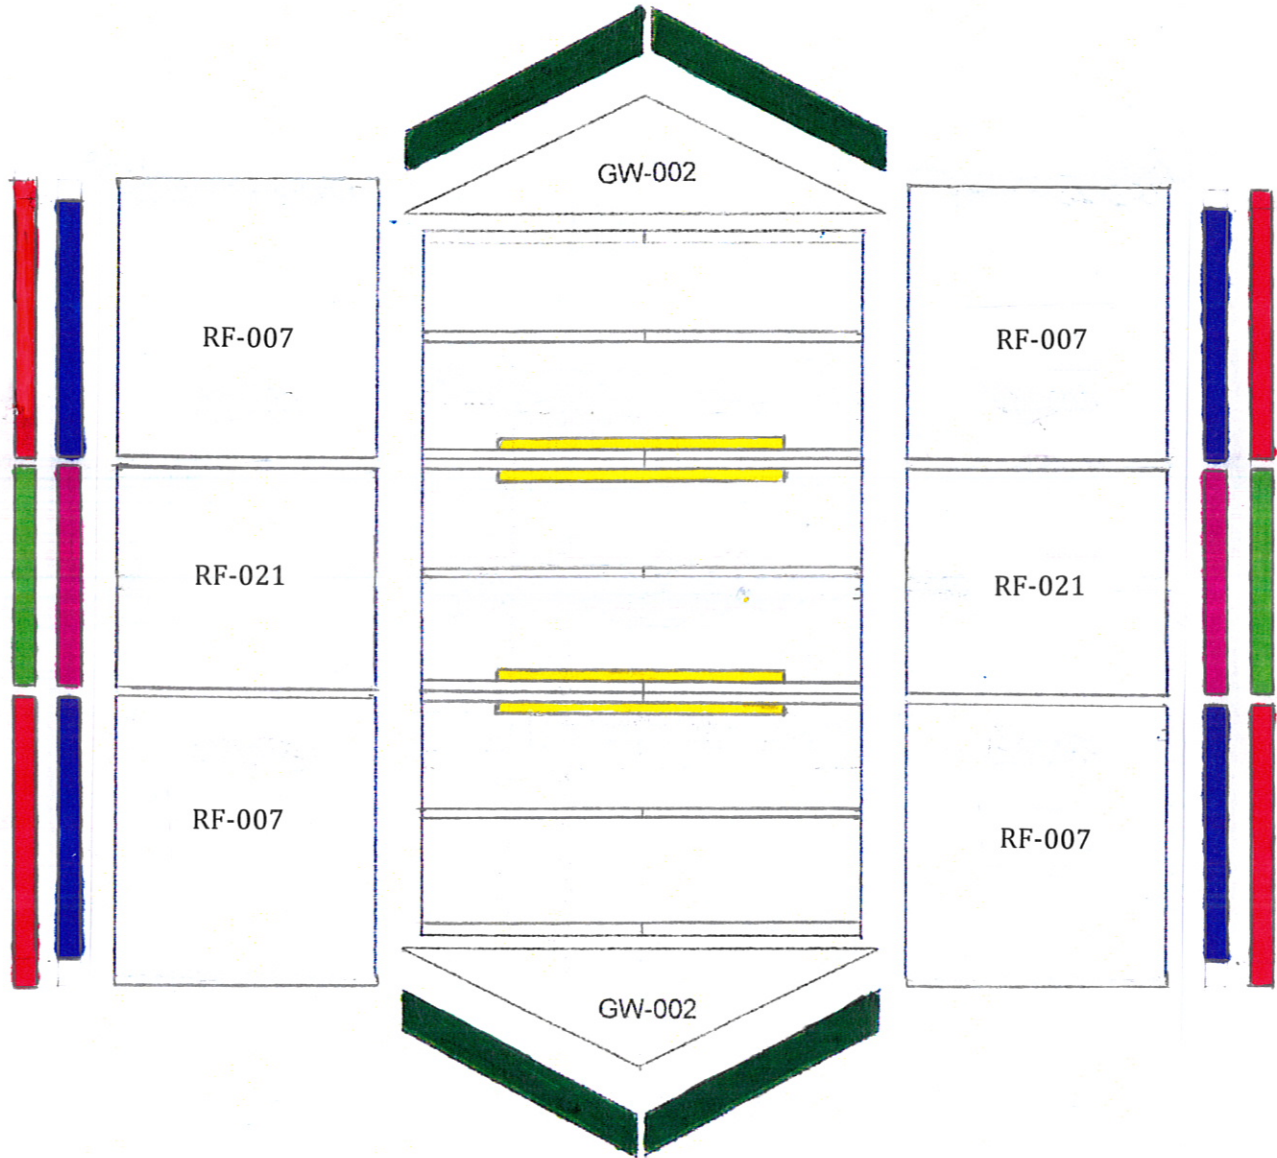

RANCHER
6 FT X 9 FT
MODEL R69

ACCESSORIES AND HARDWARE

Door Handle

"Cedarshed" plaque

Blank plaque

Window Shutters

Planter box

Hasp

Ranher 6x9

PART #	DESCRIPTION	DIMENSIONS (where app.)	# OF PCS
WALL PARTS			
P-2334G	Header	2 x 3 x 34 1/2	7
C-BW-002	wall panel	blank wall 34 1/2 wide	7
C-DF-013	door frame vertical	door frame	2
C-DF-017	door frame horizontal	door frame	1
C-WW-005	window wall	window wall	1

PART #	DESCRIPTION	DIMENSIONS (where app.)	# OF PCS	CODE
TOP PLATES				
P-2354C	top plate	2 x 3 x 54 1/4	4	
P-2364	top plate	2 x 3 x 64	2	

Gusset Details

PART #	DESCRIPTION	DIMENSIONS (where app.)	# OF PCS	CODE
P-2342Yb	gusset	2 x 3 x 42	4	
P-RF-007	wood roof panel	42 x 42 3/4	4	RF-007
P-RF-021	wood roof panel	42 x 34 1/2	2	RF-021
C-GW-002	gable wall	gable walls	2	GW-002
P-B-G437	soffit	1/2 x 4 x 37	4	
P-B-G434G	soffit	1/2 x 4 x 34 1/2	2	
P-1434G	fascia	1 x 4 x 34 1/2	2	
P-1442	fascia	1 x 4 x 42	4	
P-1446Ya	gable fascia	1 x 4 x 46	4	
P-H-RFLT12	roofing felt	1 ft x 5 ft	5 sq ft	not shown
P-H-MFLASS	roof flashing	3" x 12"	16	not shown
P-H-RCAP24	ridge caps	24"	16	not shown

PART #	DESCRIPTION	DIMENSIONS (where app.)	# OF PCS	CODE
TRIM PARTS				
P-1279C	trim	1 x 2 x 79 1/4	4	
P-13C79C	trim	1 x 3 1/4 x 79 1/4	4	
P-1280G	trim	1 x 2 x 80 1/2	3	
P-B-G433	skirting	1/2 x 4 x 33	6	
P-B-G633	skirting	1/2 x 6 x 33	10	
P-1470G	door trim (top & bottom)	1 x 4F x 70 1/2	2	