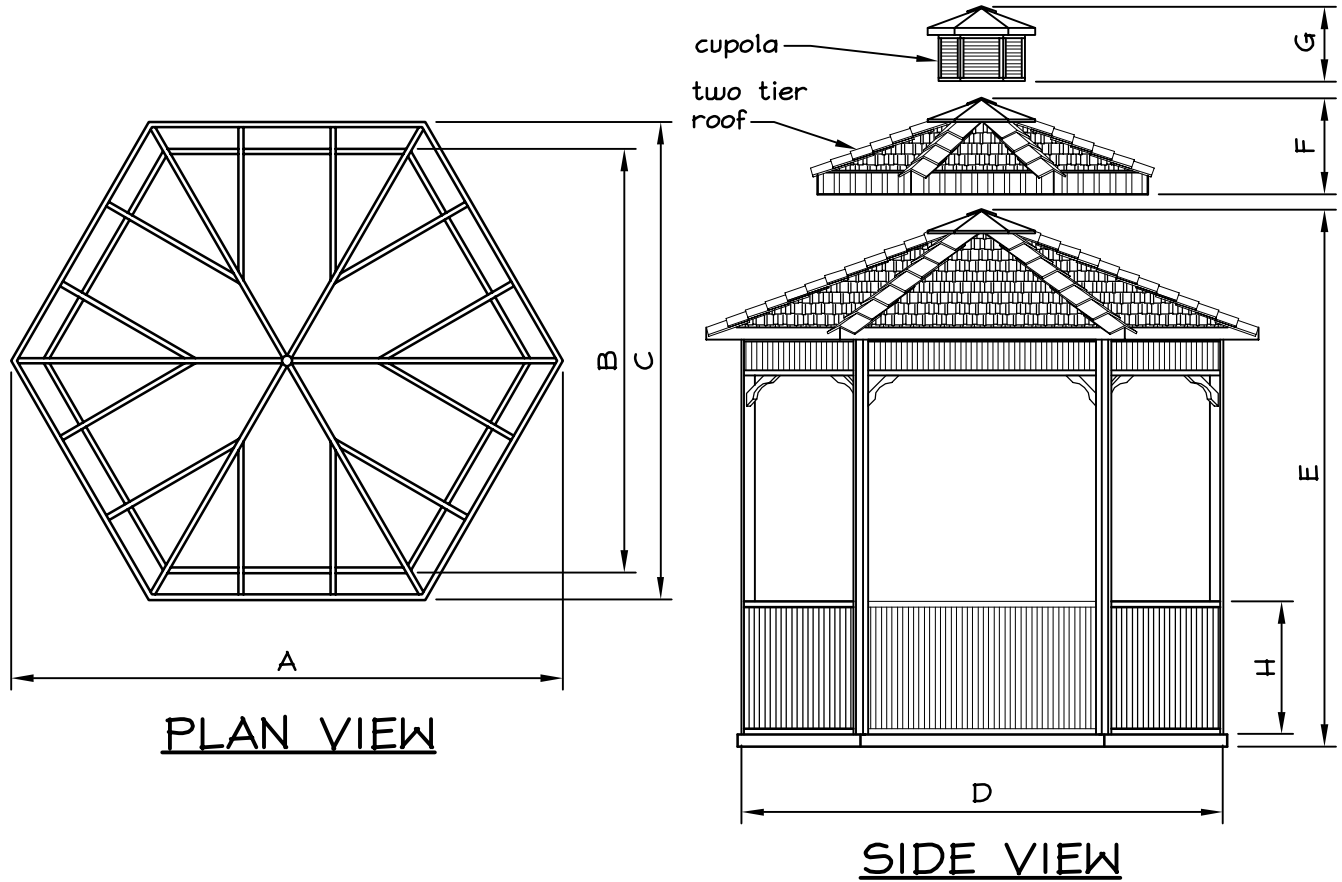

# HEXAGON GAZEBO SPECIFICATIONS

All Gazebos are constructed of 100% Western Red Cedar.  
 All framing components are nominal 50mmx100mm in size.  
 Wall posts consist of 2 - 50mmx100mm fastened together.

Measurements For Hexagon Gazebo		
Dimensions (Millimeters)		
Size	2438	3048
Area	7.90 Sq. Meters	9.85 Sq. Meters
A	3454	3912
B	2438	2997
C	2946	3378
D	2819	3454
E	2997	3150
F	305	305
G	305	305
H	940	1935
Door	1270x1854	1588x1854
Weight	590 Kilograms	771 Kilograms
Precut Package Size	1219Wx2210Lx762H	1219Wx2235Lx838H
Panelized Package Size	1829Wx2210Lx762H	1270Wx2210Lx1397H

Note - Two tier roof and Cupola are optional  
 Door opening when screen kit purchased is 864x2007

# HEXAGON GAZEBO SPECIFICATIONS

All Gazebos are constructed of 100% Western Red Cedar.  
 All framing components are nominal 2x4 in size.  
 Wall posts consist of 2 - 2x4 fastened together.

Measurements For Hexagon Gazebo		
Dimensions (Feet & Inches)		
Size	8'	10'
Area	85 Sq. Ft.	106 Sq. Ft.
A	11'-4"	12'-10"
B	8'-0"	9'-10"
C	9'-8"	11'-1"
D	9'-3"	11'-4"
E	9'-10"	10'-4"
F	1'-0"	1'-0"
G	1'-0"	1'-0"
H	3'-1"	3'-1"
Door	4'-2"x6'-1"	5'-2 1/2"x6'-1"
Weight	1300 lbs	1700 lbs
Precut Package Size	48"Wx87"Lx30"H	48"Wx88"Lx33"H
Panelized Package Size	72"Wx87"Lx30"H	50"Wx87"Lx55"H