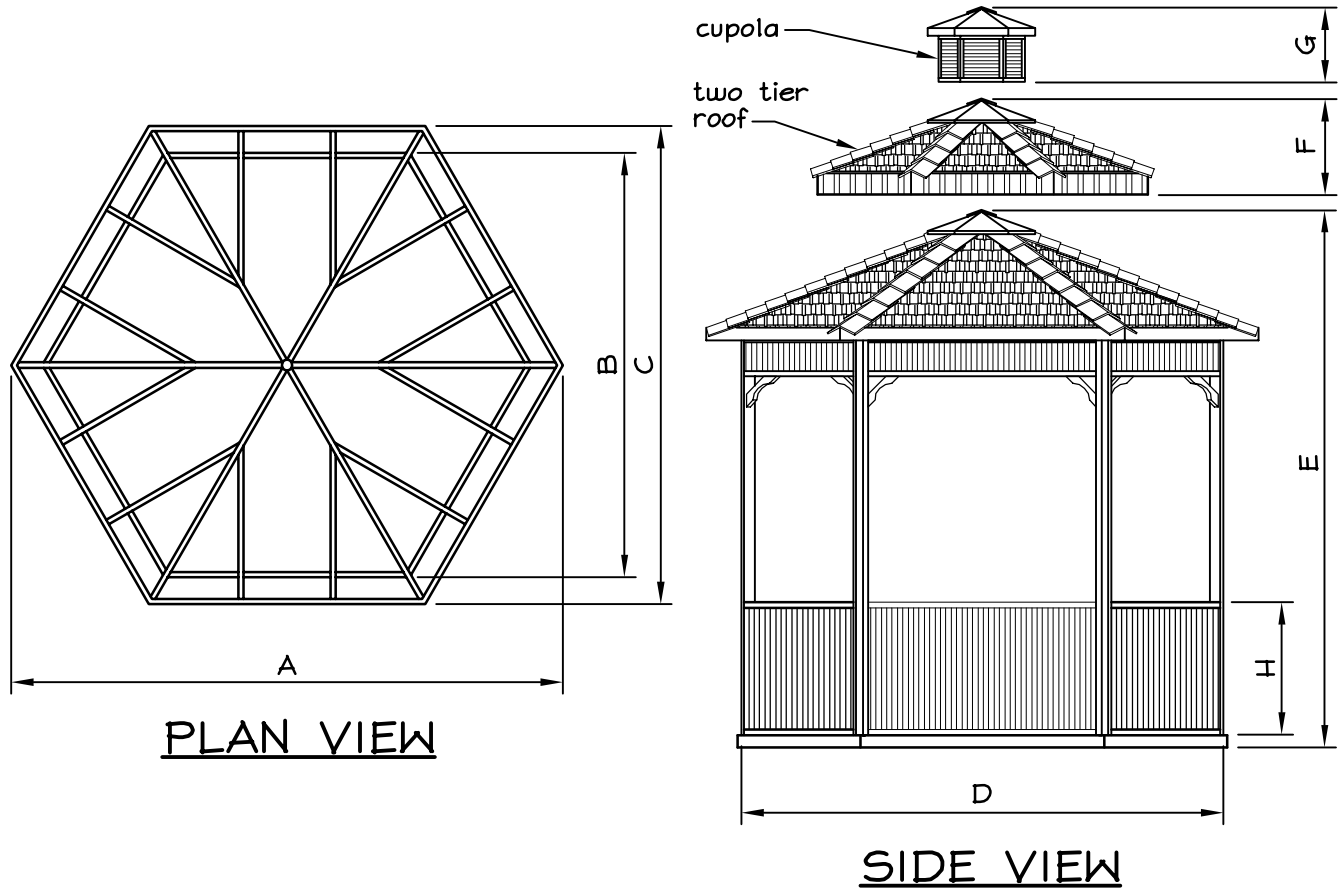

# HEXAGON GAZEBO SPECIFICATIONS

All Gazebos are constructed of 100% Western Red Cedar.  
 All framing components are nominal 50mmx100mm in size.  
 Wall posts consist of 2 - 50mmx100mm fastened together.

Measurements For Hexagon Gazebo		
Dimensions (Millimeters)		
Size	2438	3048
Area	7.90 Sq. Meters	9.85 Sq. Meters
A	3454	3912
B	2438	2997
C	2946	3378
D	2819	3454
E	2997	3150
F	305	305
G	305	305
H	940	1935
Door	1270x1854	1588x1854
Weight	590 Kilograms	771 Kilograms
Precut Package Size	1219Wx2210Lx762H	1219Wx2235Lx838H
Panelized Package Size	1829Wx2210Lx762H	1270Wx2210Lx1397H

Note - Two tier roof and Cupola are optional  
 Door opening when screen kit purchased is 864x2007

# HEXAGON GAZEBO SPECIFICATIONS

All Gazebos are constructed of 100% Western Red Cedar.  
 All framing components are nominal 2x4 in size.  
 Wall posts consist of 2 - 2x4 fastened together.

Measurements For Hexagon Gazebo		
Dimensions (Feet & Inches)		
Size	8'	10'
Area	85 Sq. Ft.	106 Sq. Ft.
A	11'-4"	12'-10"
B	8'-0"	9'-10"
C	9'-8"	11'-1"
D	9'-3"	11'-4"
E	9'-10"	10'-4"
F	1'-0"	1'-0"
G	1'-0"	1'-0"
H	3'-1"	3'-1"
Door	4'-2"x6'-1"	5'-2 1/2"x6'-1"
Weight	1300 lbs	1700 lbs
Precut Package Size	48"Wx87"Lx30"H	48"Wx88"Lx33"H
Panelized Package Size	72"Wx87"Lx30"H	50"Wx87"Lx55"H