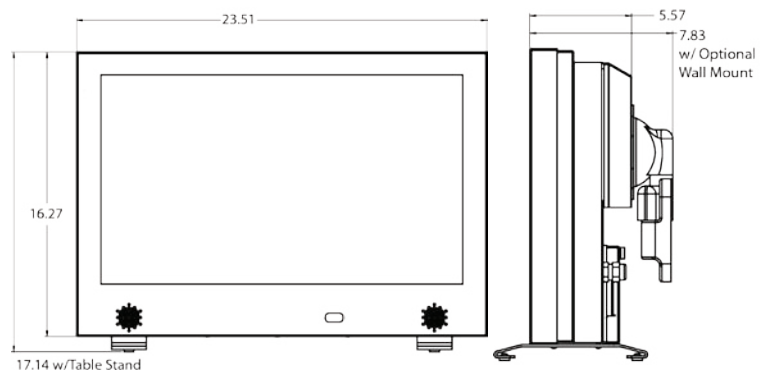

Optional wall mounts and deck planter poles are weatherized and include stainless steel hardware

Model 2300HD

LCD Screen	23-inch diagonal TFT Active Matrix
Resolution	1366 x 768 WXGA
Brightness	800 nits
Aspect Ratio	16:9
Active Area	508.1 x 285.7 mm
Contrast Ratio	1600:1
Response Time	8 milliseconds
H/V Viewing Angle	178° by 178°
Display Colors	16.7 million
Input Connectors:	
RF	Antenna/CATV (NTSC)
HDMI	HDMI Input x1
Video Composite	S-Video x1 and Composite Video x1 L/R Audio Inputs x2
Video Component	YCbCr/YPbPr x1 (supports HDTV inputs at 480i, 480P, 567i, 576P, 720P and 1080i) and audio L/R channels x1
PC	15-pin D-sub VGA
Input Power	100-240 VAC, 50-60 Hz 130W
Audio	10-watt x 2 channels, water-resistant speakers L/R Audio output connector inside rear cover
Operating Temp.	-24° to 122° F. (-31° to 50° C.) *
Non-op. Temp. (Off-mode with power applied)	-24° to 140° F. (-31° to 60° C.)
Accessories Included	Water-resistant remote control with lithium battery Removable table stand
TV Dimensions	23.51 in. W x 16.27 in. H x 5.57 in. D
Weight	22 lbs.
Shipping Dimensions	30.31 in. W x 19.49 in. H x 8.86 in. D
Shipping Weight	28 lbs.
Warranty	One-year, in-factory, parts and labor

*Temperature range is for operation in shaded location.

SunBriteTV Model 2300HD

(All dimensions are in inches)

TV Dimensions are:
23.51 in. W x 16.27 in. H x 5.57 in. D

Height dimension with table stand is 17.14 in.

TV with optional wall mount measures 7.83 in. when folded flush against the wall.

SB-CM20	Ceiling mount with tilt and swivel includes adjustable extension column that provides 5" to 11" above unit to ceiling. Also includes 4" x 4" designer ceiling plate. Meets VESA standards.
SB-WM23	Articulating wall mount with tilt, swivel, pan and extends up to 9" from wall. Meets VESA standards.
SB-DP20X	Deck/Planter pole (requires purchase of wall mount). Special order item.
SB-FMT23	RadioFM™ transmits audio from TV to FM radio
SB-DC23	Outdoor TV dust cover