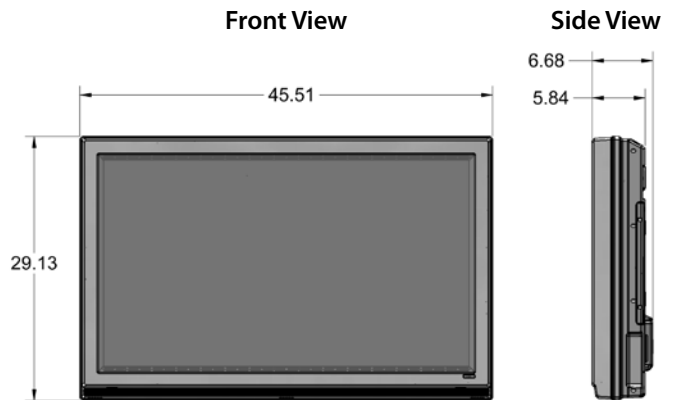

Model 4660HD

Model 4660HD is a bright 46" full-HD 1080p LCD all-weather outdoor television.

Specifications

LCD Screen	46-inch diagonal TFT Active Matrix
Resolution	1920 x 1080 full-HD 1080p
Aspect Ratio	16:9
Contrast Ratio	4000:1
Viewing Angle	176° x 176°
Response Time	8.0 milliseconds
TV formats	1080p, 1080i, 720p, 480p, 480i
Anti-Reflective Window	Not Applicable
Input Connectors:	
RF	Antenna/CATV (ATSC/QAM/NTSC) x1
HDMI	HDMI™ Input x4
Video Composite	S-Video x1 and Composite Video x1, L/R Audio Inputs x1
Video Component	YPbPr plus Stereo Audio x2
PC	15-pin D-sub VGA plus Stereo Audio
Control Set	Discrete IR Control, Concealed IR Window
Audio Out	TosLink Digital Optical x1
Speakers	20-watt Built-in Speakers
Exterior	Outdoor rated ASA plastic resin
Input Power	100-240 VAC, 50-60 Hz 2.8 A Max
Operating Temp.	-10° to 122° F. (-31° to 50° C.) *
Heater Boards	Not Applicable
Non-op. Temp. (Off-mode with power applied)	-10° to 140° F. (-31° to 60° C.) The non-operating temperature feature requires power to be applied
Accessories Included	Water-resistant remote control
TV Dimensions	45.51" W x 29.13" H x 6.68" D
Shipping Dimensions	52" W x 42" H x 13" D
Weight	65.0 lbs.
Shipping Weight	113.0 lbs.
Warranty	Two-year residential, in-factory, parts and labor