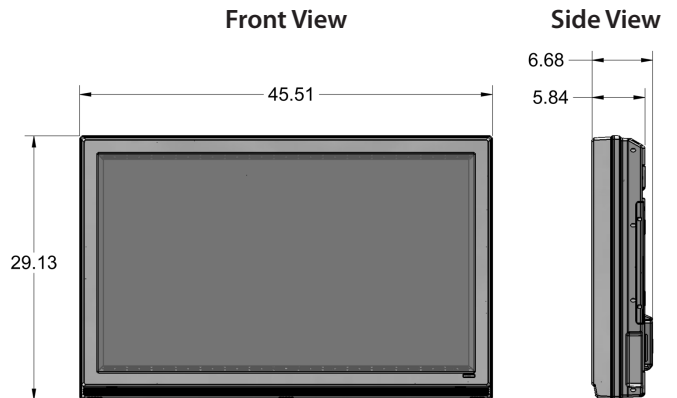

All measurements are in inches

Optional Accessories

SB-WM46	Articulating wall mount with tilt and swivel, arm and pan. Dual arm articulation extends to 21". Customized to fit--includes stainless steel and/or zinc-plated hardware.
SB-WM46NA	Wall mount with tilt--non articulating. Customized to fit--includes stainless steel and/or zinc-plated hardware.
SB-CM46A12	Ceiling mount with tilt. Includes adjustable extension column provides up to 6" above unit to ceiling in <u>above unit</u> to ceiling in 1" increments without disassembly, and speed connect ceiling plate. Meets VESA standards.
SB-DP46XA	Deck/Planter pole (Requires purchase of wall mount SB-WM46 or SB-WM46NA). Special order item.
SB-FMT32	RadioFM™ transmits audio from TV to FM radio
SB-TS46	Removable table top stand. TV with table top stand is 30.58" H x 11.70"D); 9.5 lbs.
SB-DC461	Outdoor TV dust cover

*Temperature range is for operation in shaded location.

Specifications may be subject to change.

Patent pending. All rights reserved. (C) 2011 SunBriteTV® LLC Rev. 4630HD -1103