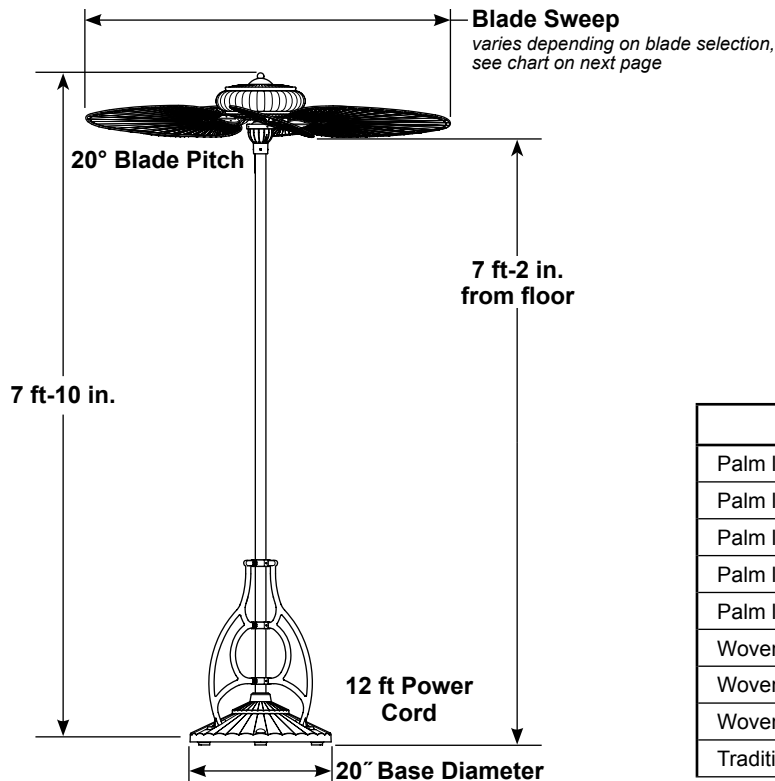

Net Weight: 75 lbs

Available All-Weather Composite Blades		
Palm leaf	BPP1	Natural - 22" wide oval
Palm leaf-brown	BPP1BR	Painted - 22" wide oval
Palm leaf	BPP4	Natural - 22" narrow oval
Palm leaf-brown	BPP4BR	Painted - 22" narrow oval
Palm leaf-green	BPP4GR	Painted - 22" narrow oval
Woven bamboo	BPD1A	Antique - 22" wide oval
Woven bamboo	BPD4A	Antique - 22" narrow oval
Woven bamboo	BPD4MW	Matte white - 22" narrow oval
Traditional wood	BPW10CY	Cherry - 20" narrow

INSTALLATION REQUIREMENTS:

Base of fan must be secured to floor using three 3/8"-7/16" lag screws for wood floor applications or 3/8"-7/16" lag bolt/lag shields for concrete floor applications. Lag screws, lag bolts and lag shields included.

ELECTRICAL REQUIREMENTS:

Requires a grounded electrical supply line of 120 volts AC, 60 Hz, 15 amp circuit with ground fault protection. 12 ft power cord with 3-prong plug is included. Can be hard-wired directly to "weather-tight" junction box.

MOTOR SPECS:

188 x 25 motor is designed for optimal performance with this fan. 220 VAC, 50 Hz export version available (aged bronze finish).

FAN SPEED:

3-speed pull-chain with reversing switch (on the motor). Approximate speeds (depending on blade selection)
High—145 rpm; Med—95 rpm; Low—60 rpm;

BLADES:

All-weather composite, palm, bamboo, and wood blade sets are available—sold separately. See our catalog or visit www.fanimation.com for blade options.

LOCATION USE:

Fan is rated for dry, damp and wet locations.