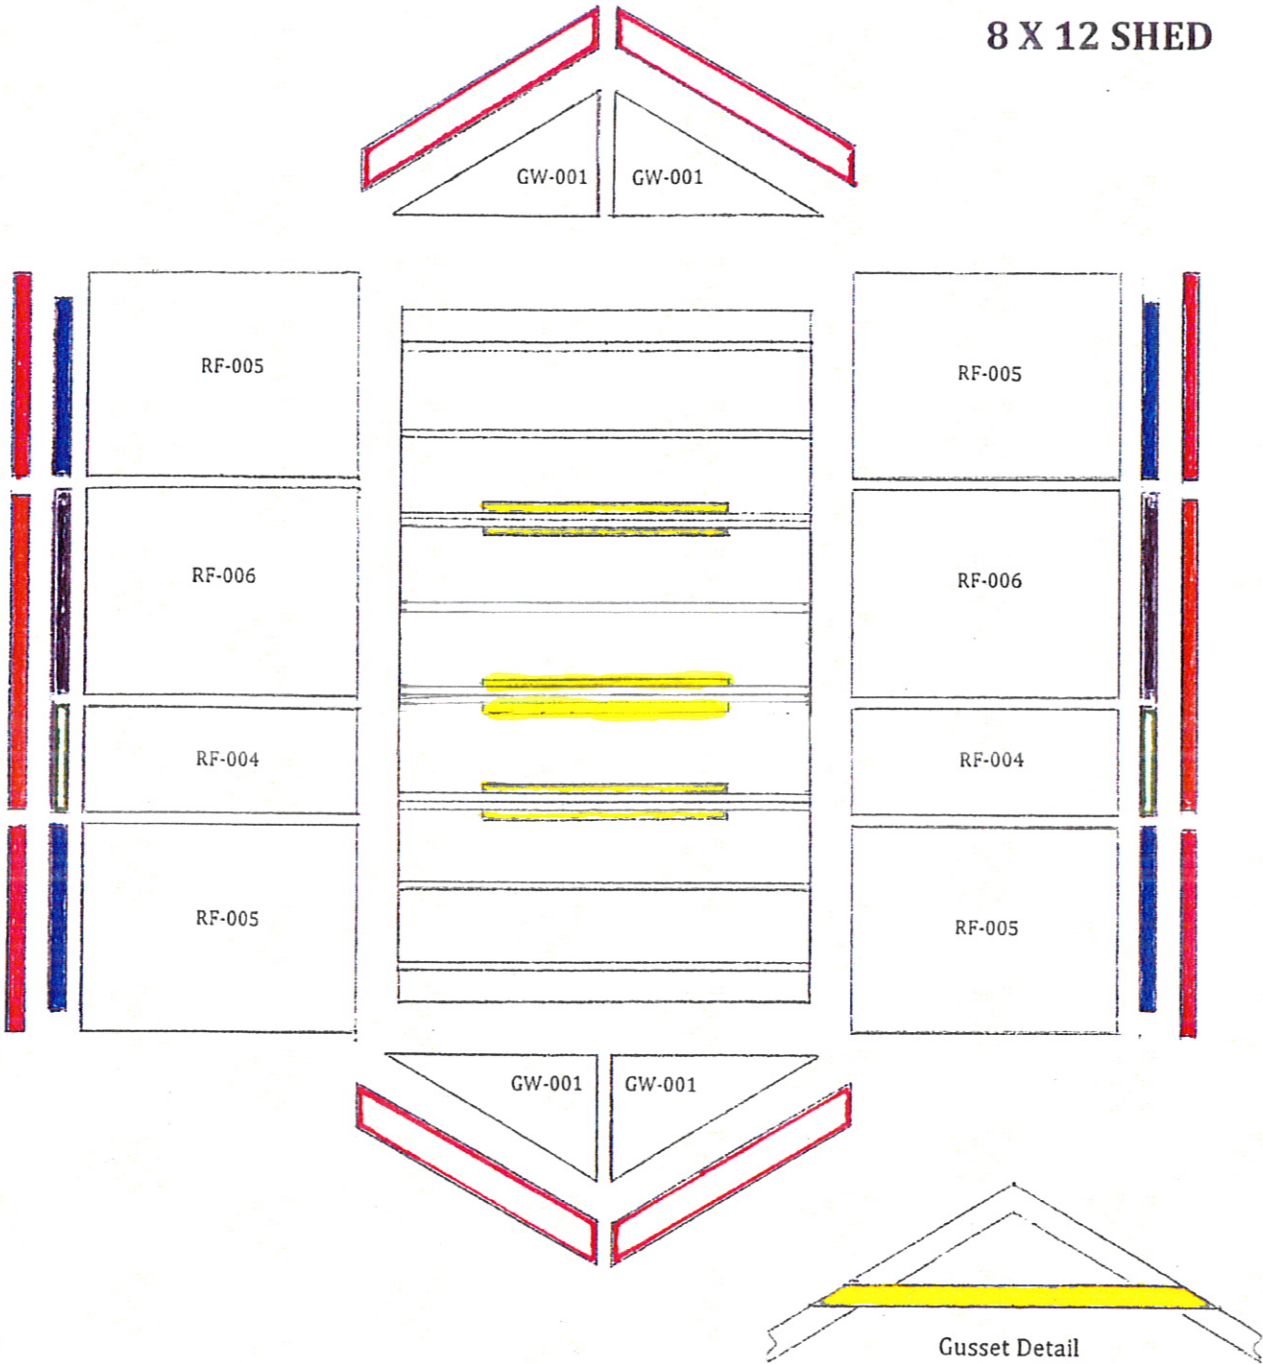

CABANA
12 FT X 8 FT
MODEL C128

ACCESSORIES AND HARDWARE

Door Handle

"Cedarshed" plaque

Blank plaque

Window Shutters

Planter box

Hasp

PART #	DESCRIPTION	DIMENSIONS (where app.)	# OF PCS
ACCESSORIES			
P-H-PLAQSL	Square CS plaque	square plaque	1
P-H-PLAQNL	peak plaque	peak plaque	2
P-FW-001	window box	window box	2
P-SH-001	shutters	shutters	4
FASTENERS			
P-H-NL1.125	nails	1 1/8" nails	25
P-H-NL1.75	nails	1 3/4" nails	275
P-H-NL2	nails	2" nails	50
P-H-SC2	2" Screws	2" Screws	150
P-H-SC3	3" screw	3 " Screws	360
DOOR AND HARDWARE			
C-DR-003	Dutch Door	Dutch door	1
P-H-THING6	T-Hinges	6 " T-hinges	4
P-H-BBLT4	barrel bolt	4 " barrel bolt	1
P-H-DHAND	door handle	door handle	1
P-H-HASP	hasp	hasp	1
Instruction manual, questionnaire and driver bit			

PART #	DESCRIPTION	DIMENSIONS (where app.)	# OF PCS	CODE
WALL PARTS				
P-2346G	header	2 x 3 x 46 1/2	7	not shown
C-BW-003	wall panel	46 1/2" wall panel	7	BW-003
C-DF-005	door	Dutch door	1	DF-005
C-WW-003	window wall	46 1/2" window wall	2	WW-003

PART #	DESCRIPTION	DIMENSIONS (where app.)	# OF PCS	CODE
TOP PLATES				
P-2372C	top plate	2 x 3 x 72 1/4	4	
P-2388	top plate	2 x 3 x 88	2	

8 X 12 SHED

8x12 shed

PART #	DESCRIPTION	DIMENSIONS (where app.)	# OF PCS	CODE
ROOF PANELS AND PARTS				
P-2371KYb	gusset	2 x 3 x 71 3/4	6	
C-GW-001	gable wall	gable wall	4	GW-001
C-RF-005	roof panel	42 3/4 x 54 7/8	4	RF-005
C-RF-006	roof panel	46 1/2 x 54 7/8	2	RF-006
C-RF-004	roof panel	24 x 54 7/8	2	RF-004
P-B-G437	soffits	1/2 x 4 x 37	4	
P-B-G446G	soffits	1/2 x 4 x 46 1/2	2	
P-B-G424	soffits	1/2 x 4 x 24	2	
P-1442	fascia	1 x 4 x 42	4	
P-1458GYa	fascia	1 x 4 x 58 1/2	4	
P-1470G	fascia	1 x 4 x 70 1/2	2	
P-H-RFLT12	roofing felt	1 ft x 5 ft	5 sq ft	not shown
P-H-RCAP24	ridge caps	24"	18	not shown
P-H-MFLASS	roof flashing	3" x 12"	30	not shown