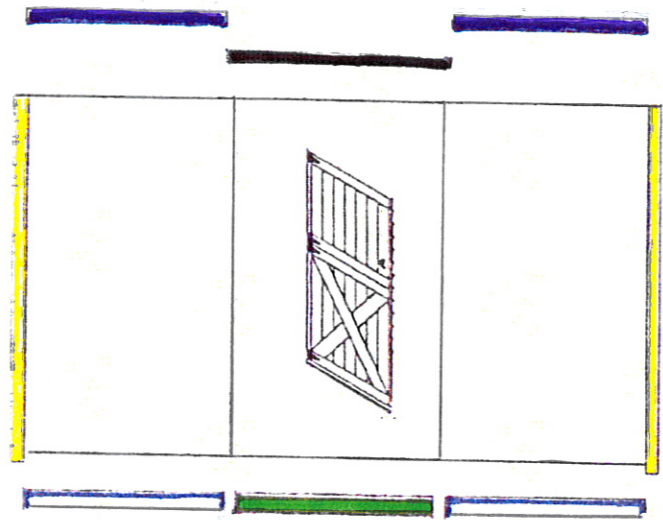

CABANA
12 FT X 8 FT
MODEL C128

ACCESSORIES AND HARDWARE

Door Handle

"Cedarshed" plaque

Blank plaque

Window Shutters

Planter box

Hasp

PART #	DESCRIPTION	DIMENSIONS (where app.)	# OF PCS	CODE
WALL PARTS				
P-2346G	header	2 x 3 x 46 1/2	7	not shown
C-BW-003	wall panel	46 1/2" wall panel	7	BW-003
C-DF-005	door	Dutch door	1	DF-005
C-WW-003	window wall	46 1/2" window wall	2	WW-003

PART #	DESCRIPTION	DIMENSIONS (where app.)	# OF PCS	CODE
TOP PLATES				
P-2372C	top plate	2 x 3 x 72 1/4	4	
P-2388	top plate	2 x 3 x 88	2	

8 X 12 SHED

8x12 shed

PART #	DESCRIPTION	DIMENSIONS (where app.)	# OF PCS	CODE
ROOF PANELS AND PARTS				
P-2371KYb	gusset	2 x 3 x 71 3/4	6	
C-GW-001	gable wall	gable wall	4	GW-001
C-RF-005	roof panel	42 3/4 x 54 7/8	4	RF-005
C-RF-006	roof panel	46 1/2 x 54 7/8	2	RF-006
C-RF-004	roof panel	24 x 54 7/8	2	RF-004
P-B-G437	soffits	1/2 x 4 x 37	4	
P-B-G446G	soffits	1/2 x 4 x 46 1/2	2	
P-B-G424	soffits	1/2 x 4 x 24	2	
P-1442	fascia	1 x 4 x 42	4	
P-1458GYa	fascia	1 x 4 x 58 1/2	4	
P-1470G	fascia	1 x 4 x 70 1/2	2	
P-H-RFLT12	roofing felt	1 ft x 5 ft	5 sq ft	not shown
P-H-RCAP24	ridge caps	24"	18	not shown
P-H-MFLASS	roof flashing	3" x 12"	30	not shown

12 x 8 BeachHouse

12 x 8 Cabana

12 x 8 Haida

PART #	DESCRIPTION	DIMENSIONS (where app.)	# OF PCS	CODE
TRIM PARTS				
P-1221C	gable trim	1 x 2 x 21 1/4	2	
P-1279C	trim	1 x 2 x 79 1/4	2	
P-1280G	trim	1 x 2 x 80 1/2	6	
P-13C79C	trim	1 x 3 1/4 X79 1/4	4	
P-B-C445	skirting	1/2 x 4 x 45	5	
P-B-G645	skirting	1/2 x 6 x 45	13	
P-14B48	door skirting	1 x 4 1/8 x 48	1	
P-11K48	top door trim (nar)	1 x 1 3/4 x 48	1	