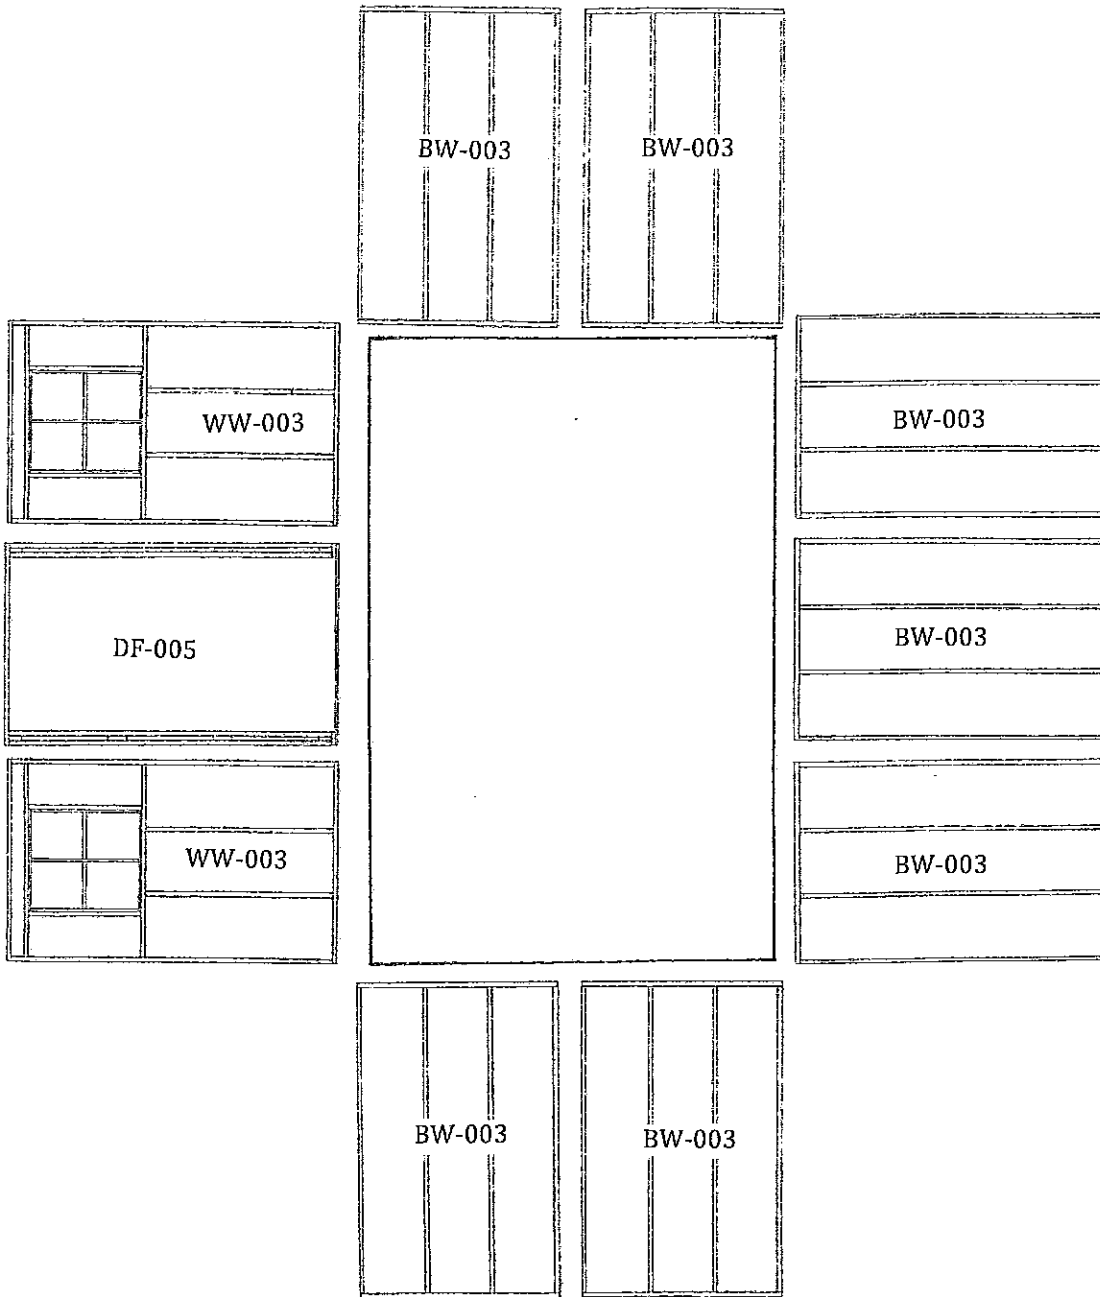

CABANA
12 FT X 8 FT
MODEL C128

ACCESSORIES AND HARDWARE

Door Handle

"Cedarshed" plaque

Blank plaque

Window Shutters

Planter box

Hasp

Hinges

Fasteners

Barrel bolt

1 1/8" nails

1 3/4" nails

2" nails

2" screws

3" screws

PART #	DESCRIPTION	DIMENSIONS (where app.)	# OF PCS
ACCESSORIES			
P-H-PLAQSL	Square CS plaque	square plaque	1
P-H-PLAQNL	peak plaque	peak plaque	2
P-FW-001	window box	window box	2
P-SH-001	shutters	shutters	4
FASTENERS			
P-H-NL1.125	nails	1 1/8" nails	25
P-H-NL1.75	nails	1 3/4" nails	275
P-H-NL2	nails	2" nails	50
P-H-SC2	2" Screws	2" Screws	150
P-H-SC3	3" screw	3 " Screws	360
DOOR AND HARDWARE			
C-DR-003	Dutch Door	Dutch door	1
P-H-THING6	T-Hinges	6 " T-hinges	4
P-H-BBLT4	barrel bolt	4 " barrel bolt	1
P-H-DHAND	door handle	door handle	1
P-H-HASP	hasp	hasp	1
Instruction manual, questionnaire and driver bit			

PART #	DESCRIPTION	DIMENSIONS (where app.)	# OF PCS	CODE
WALL PARTS				
P-2346G	header	2 x 3 x 46 1/2	7	not shown
C-BW-003	wall panel	46 1/2" wall panel	7	BW-003
C-DF-005	door	Dutch door	1	DF-005
C-WW-003	window wall	46 1/2" window wall	2	WW-003