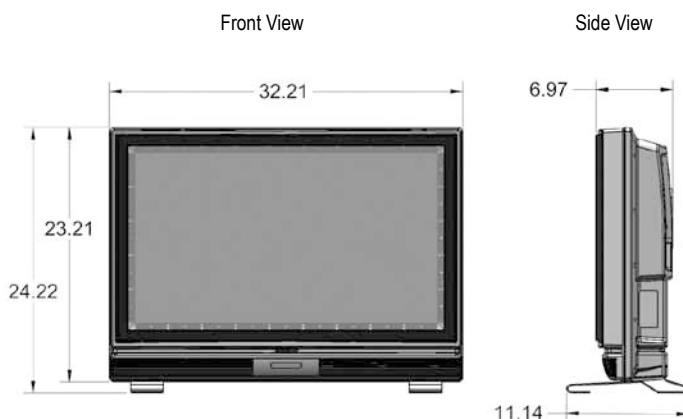

Model 3230HD

Specifications

LCD Screen	31.5-inch diagonal TFT Active Matrix
Resolution	1366 x 768
Aspect Ratio	16:9
Contrast Ratio	1500:1
H/V Viewing Angle	178° by 178°
Response Time	8 milliseconds
TV formats	1080i, 720p, 480i, 480p
Input Connectors:	
RF	Antenna/CATV (NTSC/ATSC/QAM)
HDMI	HDMI Input x2
Video Composite	S-Video x1 and Composite Video x1, L/R Audio Inputs x1
Video Component	YCbCr/YPbPr x2 and audio L/R channels x2
PC	15-pin D-sub VGA plus Stereo Audio
Output Connectors:	
	SPDIF - Digital Audio Out
	Analog Audio Out
Input Power	100-240 VAC, 50-60 Hz 2.5A Max
Audio	8-watt x 2 channels, water-resistant speakers, SPDIF Audio output connector inside rear cover
Operating Temp.	-24° to 122° F. (-31° to 50° C.)
Non-op. Temp. (Off-mode with power applied)	-24° to 140° F. (-31° to 60° C.)
Accessories Included	Water-resistant remote control with lithium battery Removable table top stand
TV Dimensions	32.21 in. W x 23.21 in. H x 6.97 in. D
Weight	39.0 lbs., 42 lbs. with table top stand
Shipping Dimensions	37.0 in. W x 31.0 in. H x 11.7 in. D
Shipping Weight	50 lbs.
Warranty	One-year, in-factory, parts and labor

Optional wall mounts and deck planter poles are weatherized and include stainless steel hardware

SunBriteTV Model 3230HD
(All dimensions are in inches)

TV Dimensions are:
32.21 in. W x 23.21 in. H x 6.97 in. D
Height dimension with table top stand is 24.22 in.
Depth with table top stand is 11.14